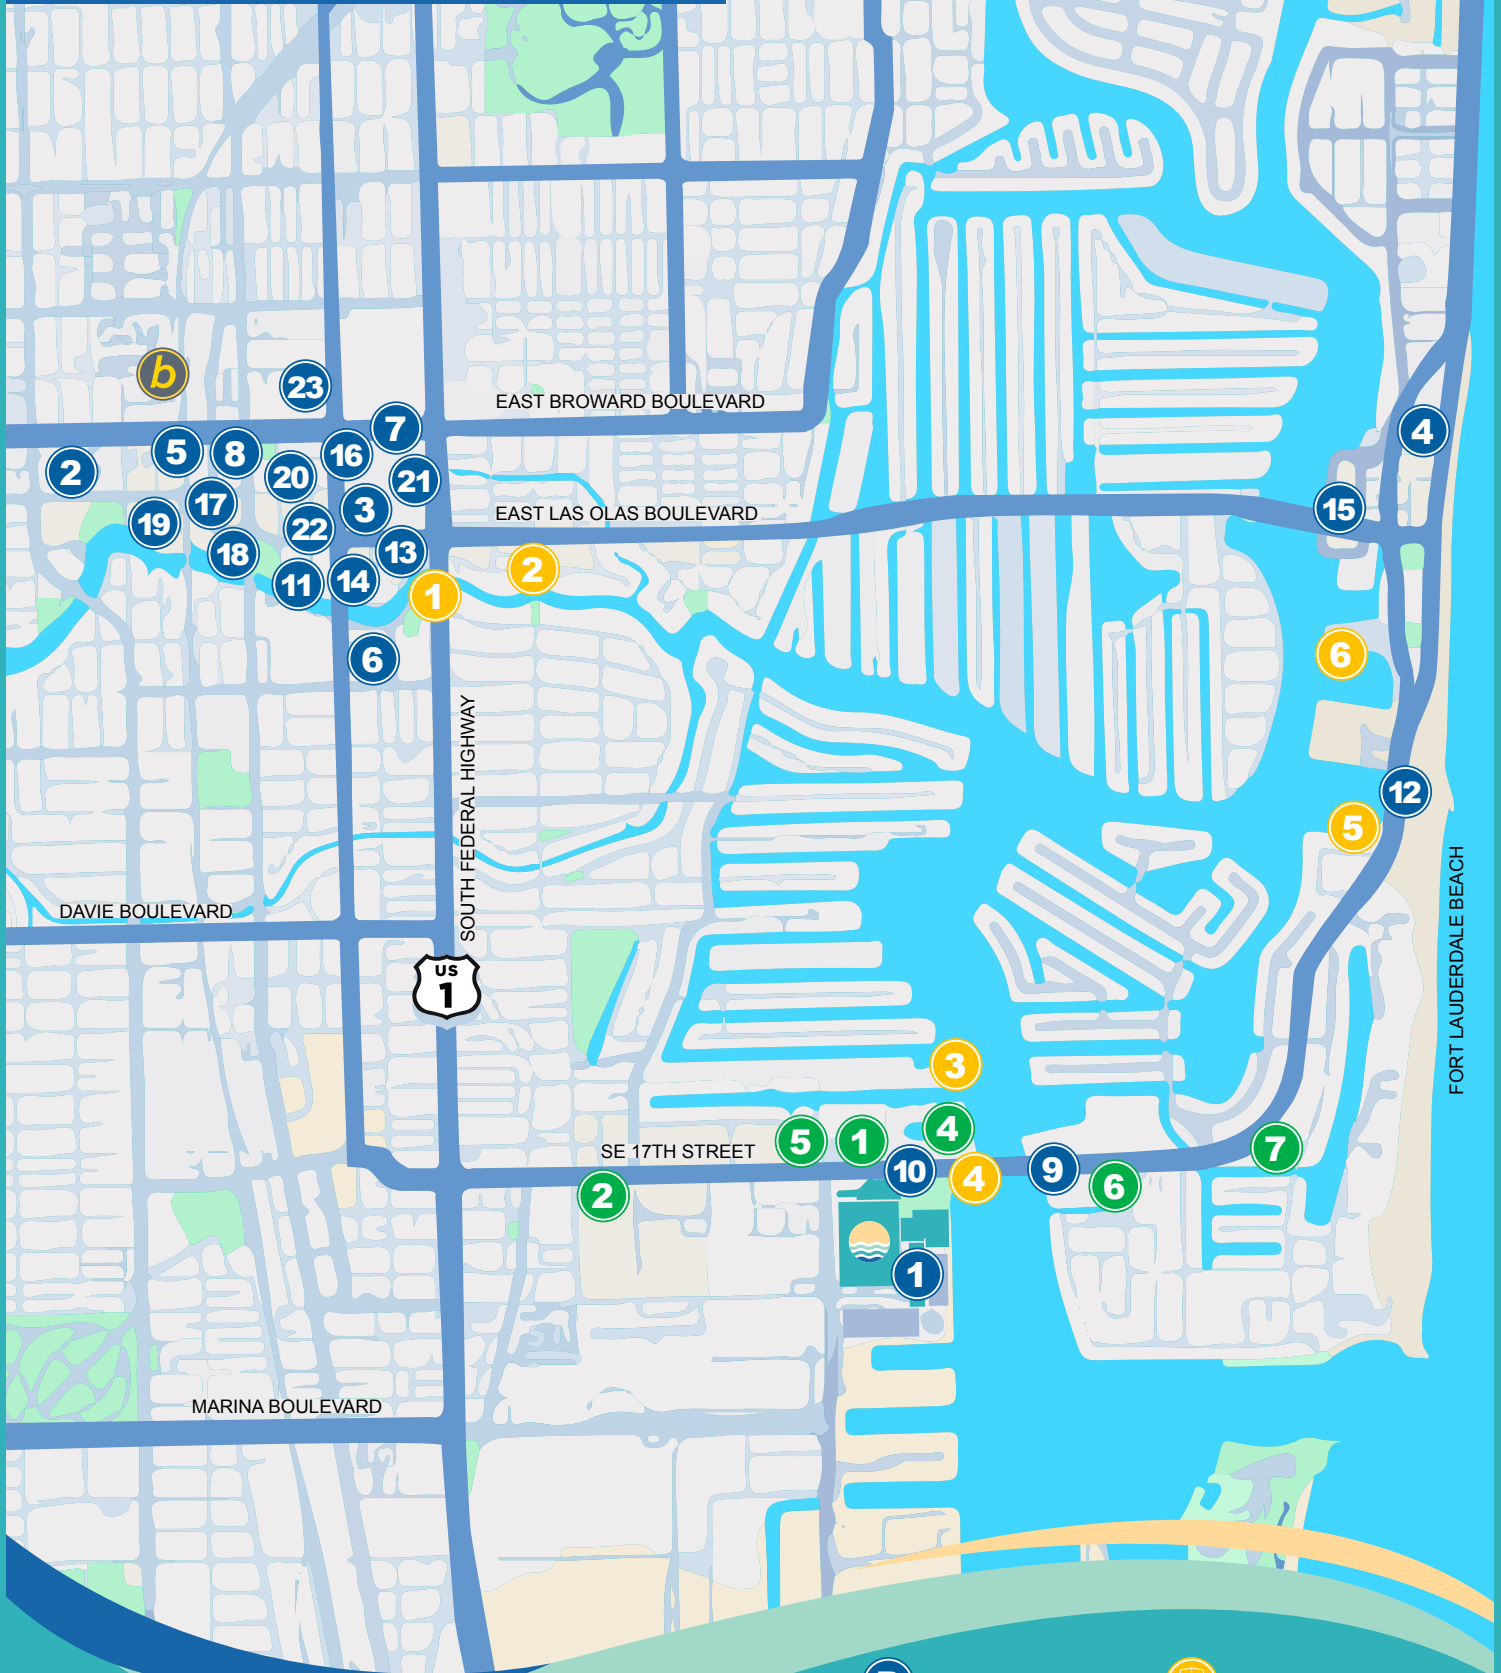

**BROWARD COUNTY
CONVENTION
CENTER** | GREATER FORT
LAUDERDALE

PARKING LOCATIONS MAP

P PUBLIC PARKING

WATER TAXI STOP

P LEASED PARKING

b BRIGHTLINE STATION